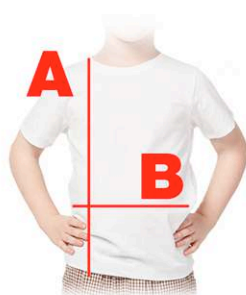

CHILDREN sizes

Sizes	A	B
3/4	45	32
5/6	49	35
7/8	53	39
9/10	57	43
11/12	61	46